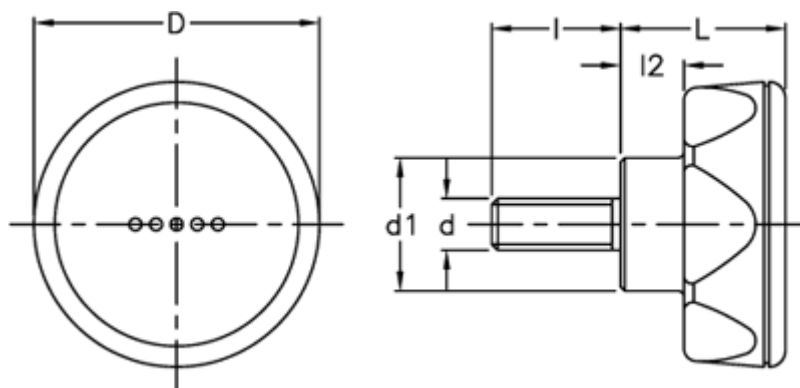

Article number: 23052224064

Description: E+G Lobe knob
ELK.56-p M8x20-C4 yellow centre cap

Measures

D	= 56
d1	= 26.5
d 6g	= M8
l	= 20
L	= 29
l2	= 11